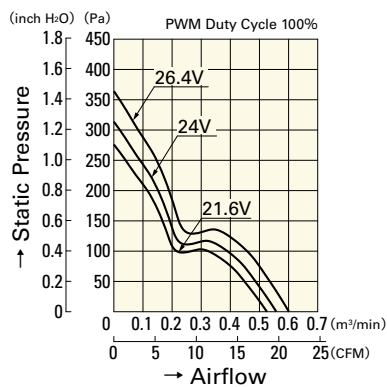

9WL0424P3G001