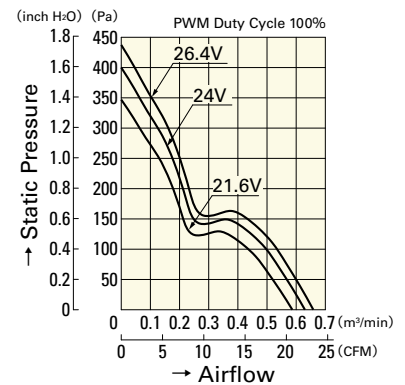

40mm sq.

San Ace 40W

40×40×28mm [Mass : 70g]

Airflow - Static Pressure Characteristics

PWM Duty Cycle

9WL0412P3J001

9WL0412P3G001

9WL0424P3J001

Operating Voltage Range

9WL0412P3J001

9WL0412P3G001

9WL0424P3J001

PWM Duty - Speed Characteristics Example

9WL0412P3J001

9WL0412P3G001

9WL0424P3J001