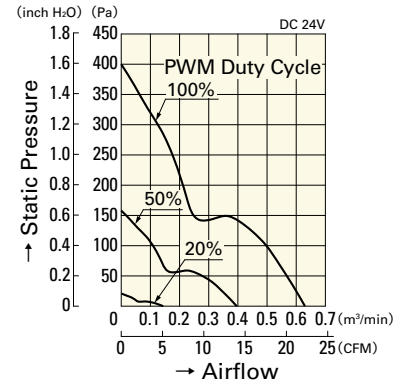

40mm sq.

San Ace 40W

40×40×28mm [Mass : 70g]

Airflow - Static Pressure Characteristics

PWM Duty Cycle

9WL0412P3J001

9WL0412P3G001

9WL0424P3J001