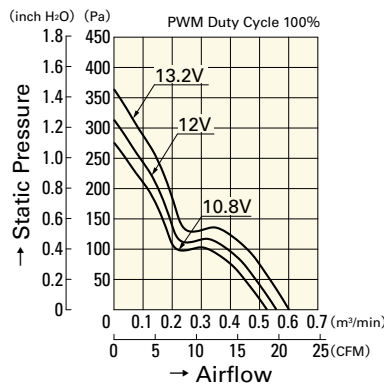

9WL0412P3G001