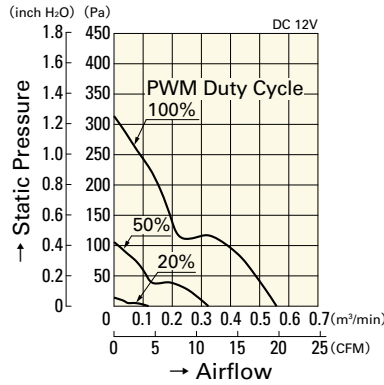

40mm sq.

San Ace 40W

40×40×28mm [Mass : 70g]

Airflow - Static Pressure Characteristics

PWM Duty Cycle

9WL0412P3J001

9WL0412P3G001

9WL0424P3J001