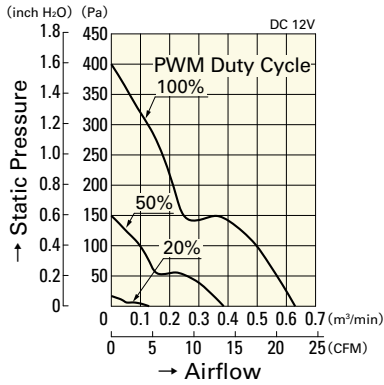

40mm sq.

San Ace 40W

40×40×28mm [Mass : 70g]

Airflow - Static Pressure Characteristics

PWM Duty Cycle

9WL0412P3J001

9WL0412P3G001

9WL0424P3J001