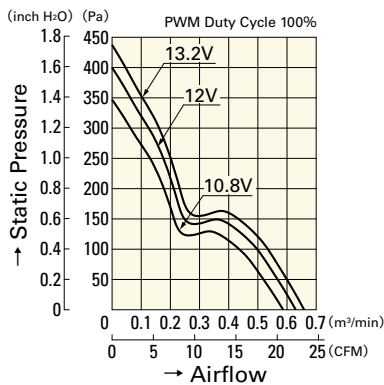

40mm sq.

San Ace 40W

40×40×28mm [Mass : 70g]

Airflow - Static Pressure Characteristics

PWM Duty Cycle

9WL0412P3J001

9WL0412P3G001

9WL0424P3J001

Operating Voltage Range

9WL0412P3J001

9WL0412P3G001

9WL0424P3J001

PWM Duty - Speed Characteristics Example

9WL0412P3J001

9WL0412P3G001

9WL0424P3J001