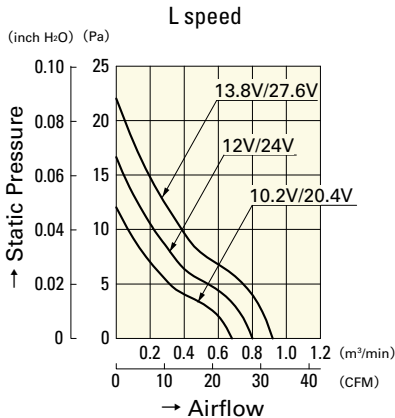

9WS0912L401
9WS0924L401

DC
Splash Proof Fan 92mm