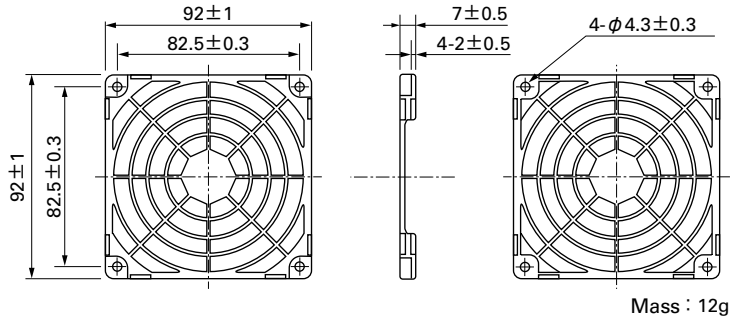

Resin Finger Guards

Model : 109-1001G

Model : 109-099E Surface treatment : Nickel-chrome plating (silver) Color : Nickel-chrome plating (silver)
: 109-099H : Cation electropainting (black)