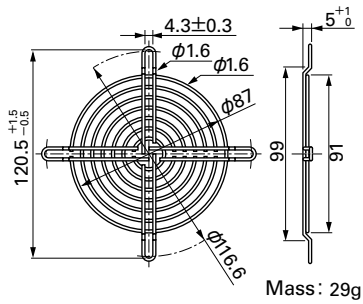

Inlet side, Outlet side