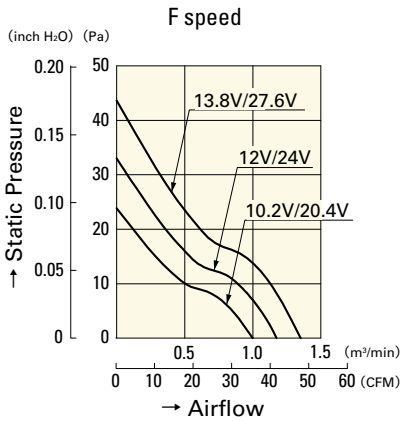

9WS0912F401
9WS0924F401