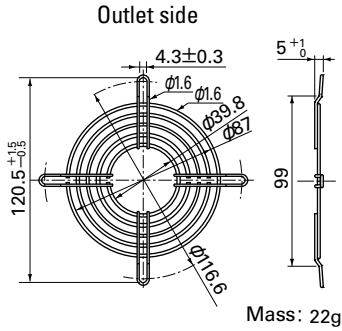

Options (unit: mm)

Finger Guards