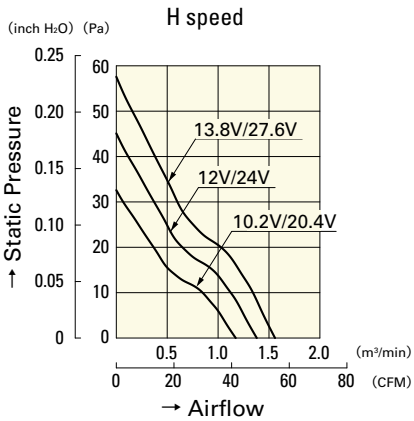

Airflow - Static Pressure Characteristics

9WS0912H401
9WS0924H401