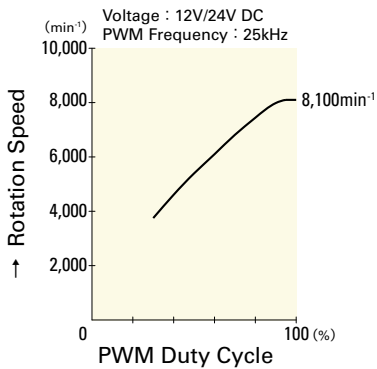

Airflow - Static Pressure Characteristics

PWM Duty Cycle

9GT0912P1M001

9GT0924P1M001

Operating Voltage Range

9GT0912P1M001

9GT0924P1M001

PWM Duty - Speed Characteristics Example