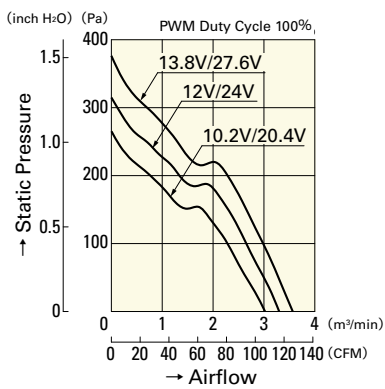

Airflow - Static Pressure Characteristics

PWM Duty Cycle

9GT0912P1M001

9GT0924P1M001

Operating Voltage Range

9GT0912P1M001

9GT0924P1M001

PWM Duty - Speed Characteristics Example

9GT0912P1M001

9GT0924P1M001

DC

Wide Temperature Range Fan 92mm