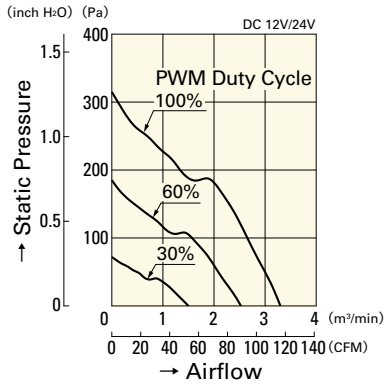

Airflow - Static Pressure Characteristics

PWM Duty Cycle

9GT0912P1M001

9GT0924P1M001

Operating Voltage Range

9GT0912P1M001

9GT0924P1M001

PWM Duty - Speed Characteristics Example