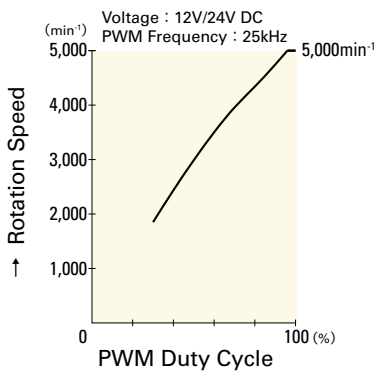

## PWM Duty - Speed Characteristics Example

**9GT0912P4J001**

**9GT0924P4J001**

DC

Wide Temperature Range Fan 92mm