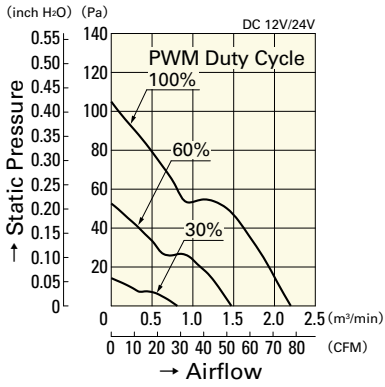

Airflow - Static Pressure Characteristics

PWM Duty Cycle

9GT0912P4J001

9GT0924P4J001