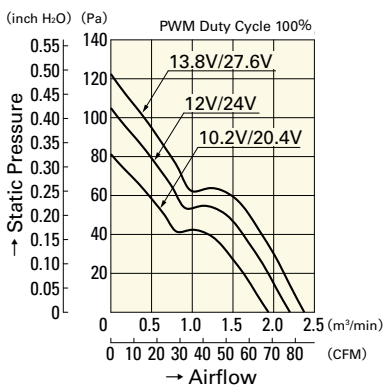

Operating Voltage Range

9GT0912P4J001

9GT0924P4J001