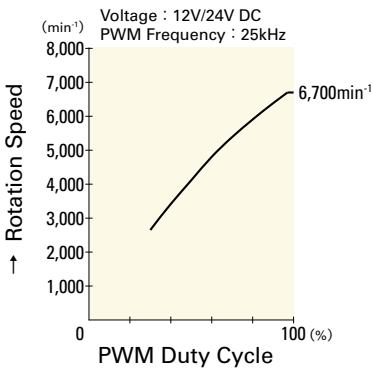

Airflow - Static Pressure Characteristics

PWM Duty Cycle

9GT0812P4S001

9GT0824P4S001

Operating Voltage Range

9GT0812P4S001

9GT0824P4S001

PWM Duty - Speed Characteristics Example

9GT0812P4S001

9GT0824P4S001

DC

Wide Temperature Range Fan 80mm