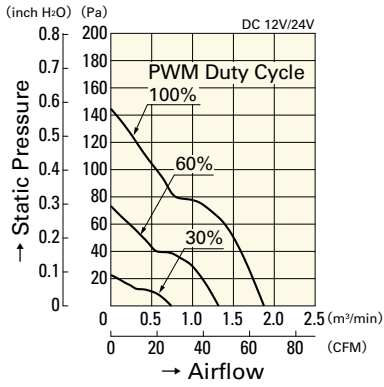

Airflow - Static Pressure Characteristics

PWM Duty Cycle

9GT0812P4S001

9GT0824P4S001

Operating Voltage Range

9GT0812P4S001

9GT0824P4S001

PWM Duty - Speed Characteristics Example

9GT0812P4S001

9GT0824P4S001

DC

Wide Temperature Range Fan 80mm