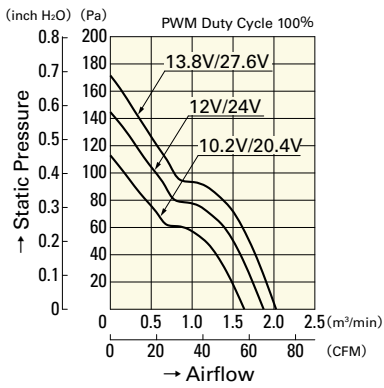

Airflow - Static Pressure Characteristics

PWM Duty Cycle

9GT0812P4S001

9GT0824P4S001

Operating Voltage Range

9GT0812P4S001

9GT0824P4S001

PWM Duty - Speed Characteristics Example

9GT0812P4S001

9GT0824P4S001

DC

Wide Temperature Range Fan 80mm