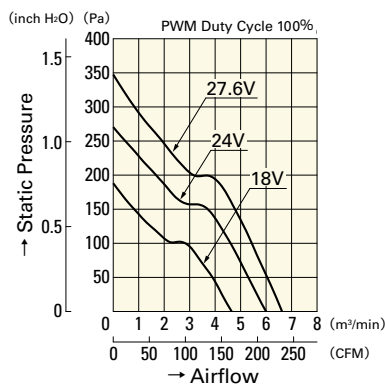

9GT1224P1S001