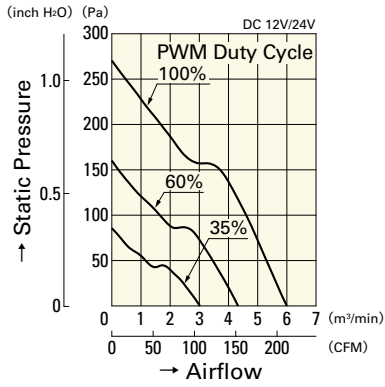

Airflow - Static Pressure Characteristics

PWM Duty Cycle

9GT1212P1S001

9GT1224P1S001