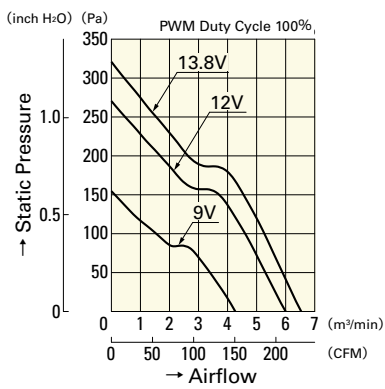

Operating Voltage Range

9GT1212P1S001