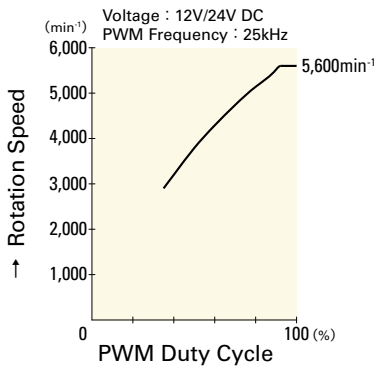

### Operating Voltage Range

**9GT1212P1S001**

**9GT1224P1S001**

## PWM Duty - Speed Characteristics Example

**9GT1212P1S001**

**9GT1224P1S001**

DC

Wide Temperature Range Fan 120mm